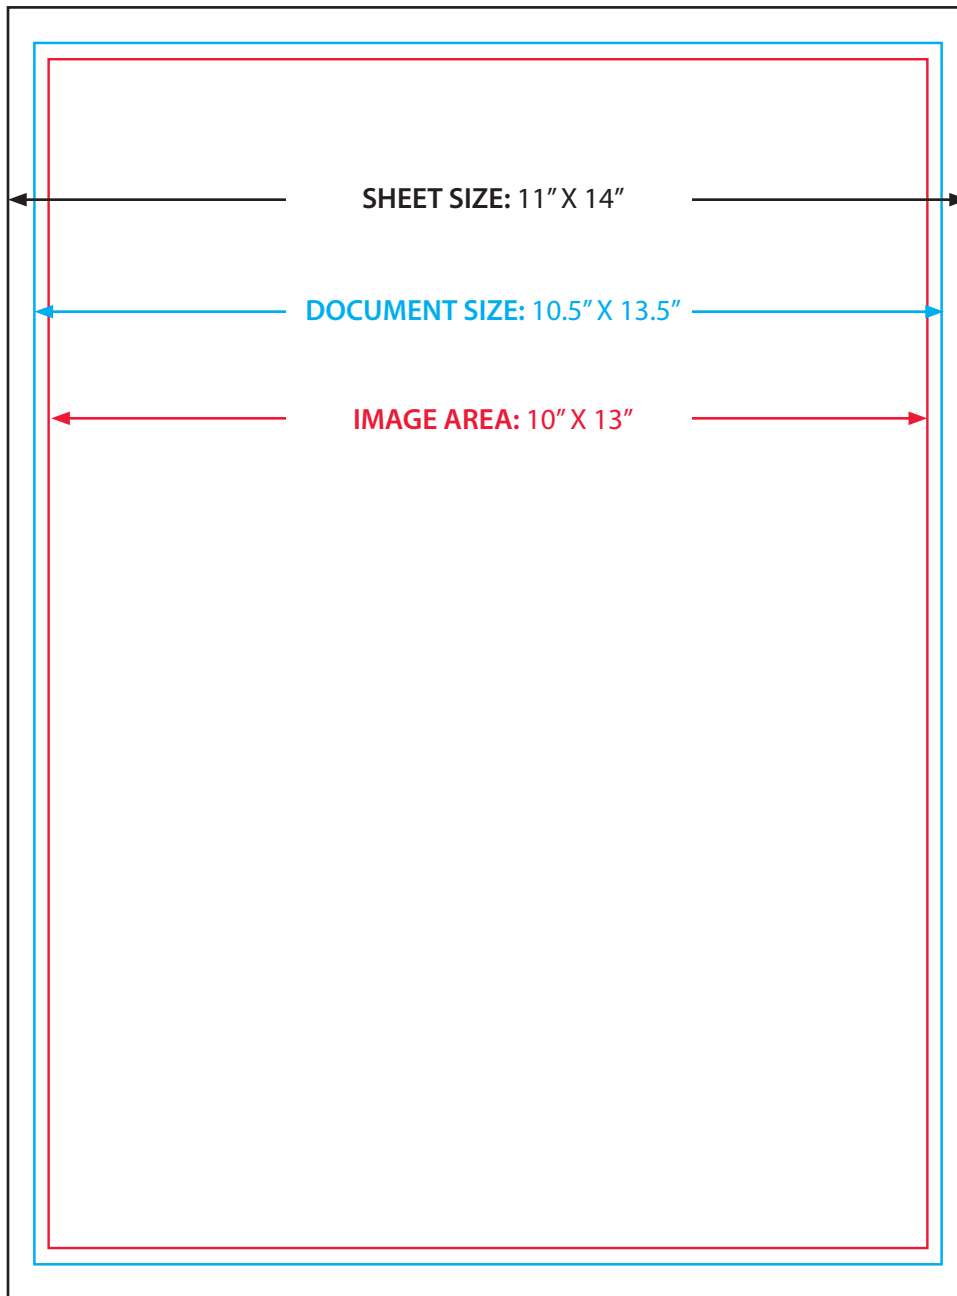

## Broadsheet

28" web – Page Size: 14" x 22"

**SHEET SIZE:** 14" X 22"  
**IMAGE AREA:** 13" X 21"  
**DOCUMENT SIZE:** 13.5" X 21.5"  
**MARGIN:** .25"  
**GUTTER:** .125"

*Need additional information?  
Contact us.*

## Standard Tabloid

25" web – Page Size: 11" x 12.5"

**SHEET SIZE:** 11" X 12.5"  
**IMAGE AREA:** 10" X 11.5"  
**DOCUMENT SIZE:** 10.5" X 12"  
**MARGIN:** .25"  
**GUTTER:** .125"

*Need additional information?  
Contact us.*

## Broadsheet

25" web – Page Size: 12.5" x 22"

**SHEET SIZE:** 12.5" X 22"  
**IMAGE AREA:** 11.5" X 21"  
**DOCUMENT SIZE:** 12" X 21.5"  
**MARGIN:** .25"  
**GUTTER:** .125"

*Need additional information?  
Contact us.*

## Standard Tabloid

28" web – Page Size: 11" x 14"

**SHEET SIZE:** 11" X 14"

**IMAGE AREA:** 10" X 13"

**DOCUMENT SIZE:** 10.5" X 13.5"

**MARGIN:** .25"

**GUTTER:** .125"

*Need additional information?*