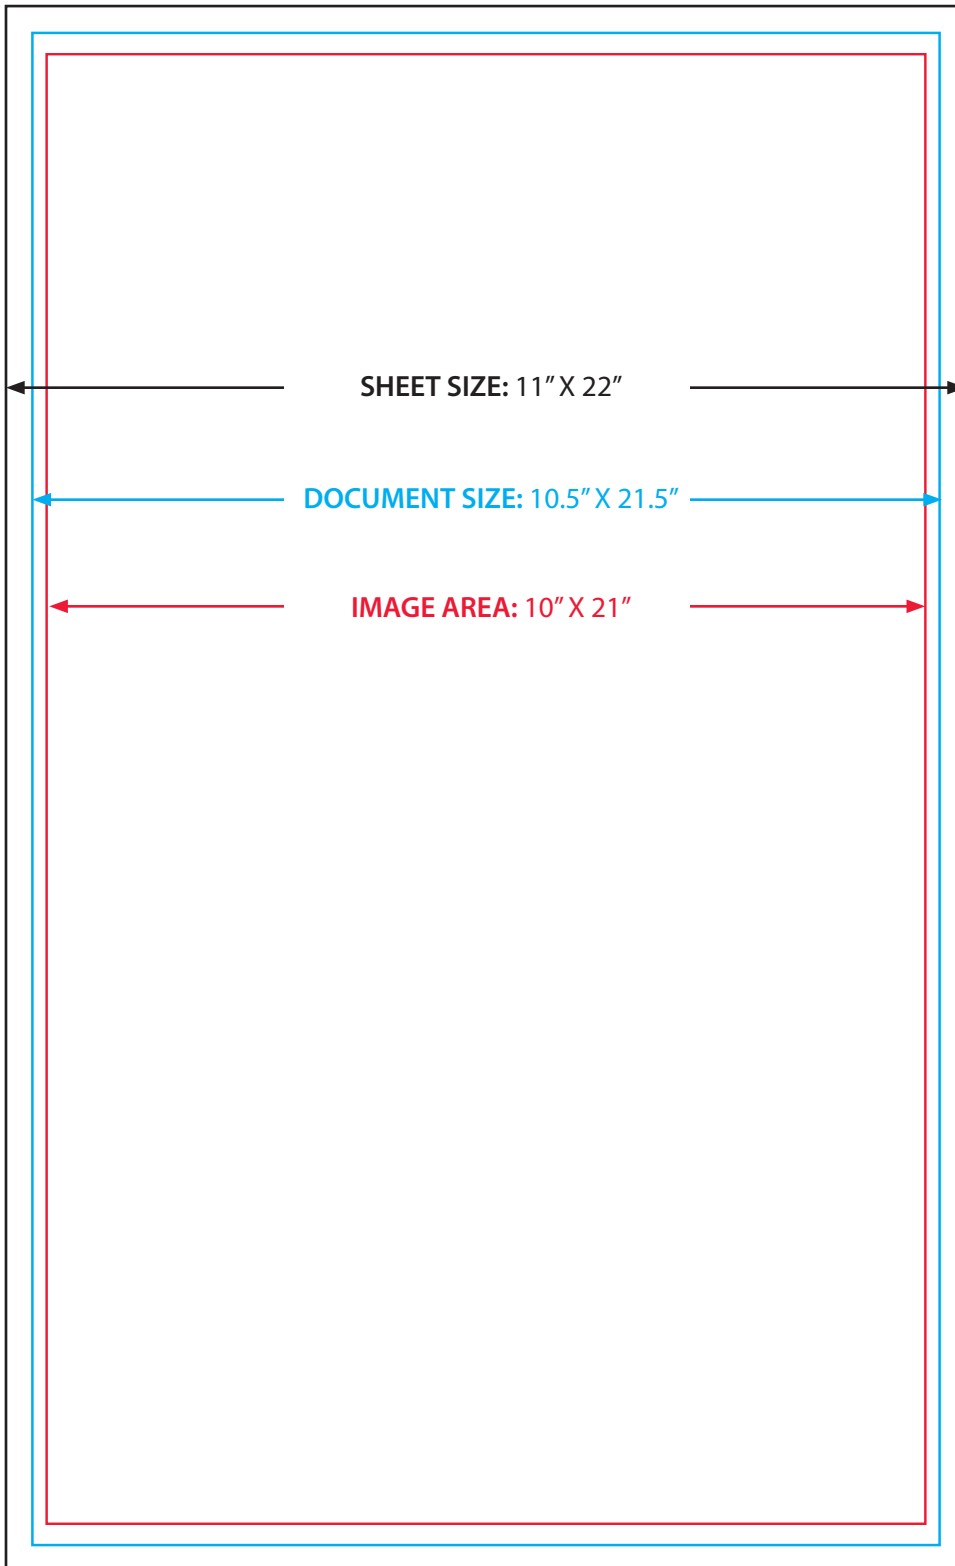

## Broadsheet

22" web – Page Size: 11" x 22"

**SHEET SIZE:** 11" X 22"  
**IMAGE AREA:** 10" X 21"  
**DOCUMENT SIZE:** 10.5" X 21.5"  
**MARGIN:** .25"  
**GUTTER:** .125"

*Need additional information?  
Contact us.*

## Broadsheet

28" web – Page Size: 14" x 22"

**SHEET SIZE:** 14" X 22"  
**IMAGE AREA:** 13" X 21"  
**DOCUMENT SIZE:** 13.5" X 21.5"  
**MARGIN:** .25"  
**GUTTER:** .125"

*Need additional information?  
Contact us.*

## Long Tabloid

34" web – Page Size: 11" x 17"

**SHEET SIZE:** 11" X 17"  
**IMAGE AREA:** 10" X 16"  
**DOCUMENT SIZE:** 10.5" X 15.5"  
**MARGIN:** .25"  
**GUTTER:** .125"

*Need additional information?  
Contact us.*

## Broadsheet

25" web – Page Size: 12.5" x 22"

**SHEET SIZE:** 12.5" X 22"  
**IMAGE AREA:** 11.5" X 21"  
**DOCUMENT SIZE:** 12" X 21.5"  
**MARGIN:** .25"  
**GUTTER:** .125"

*Need additional information?  
Contact us.*