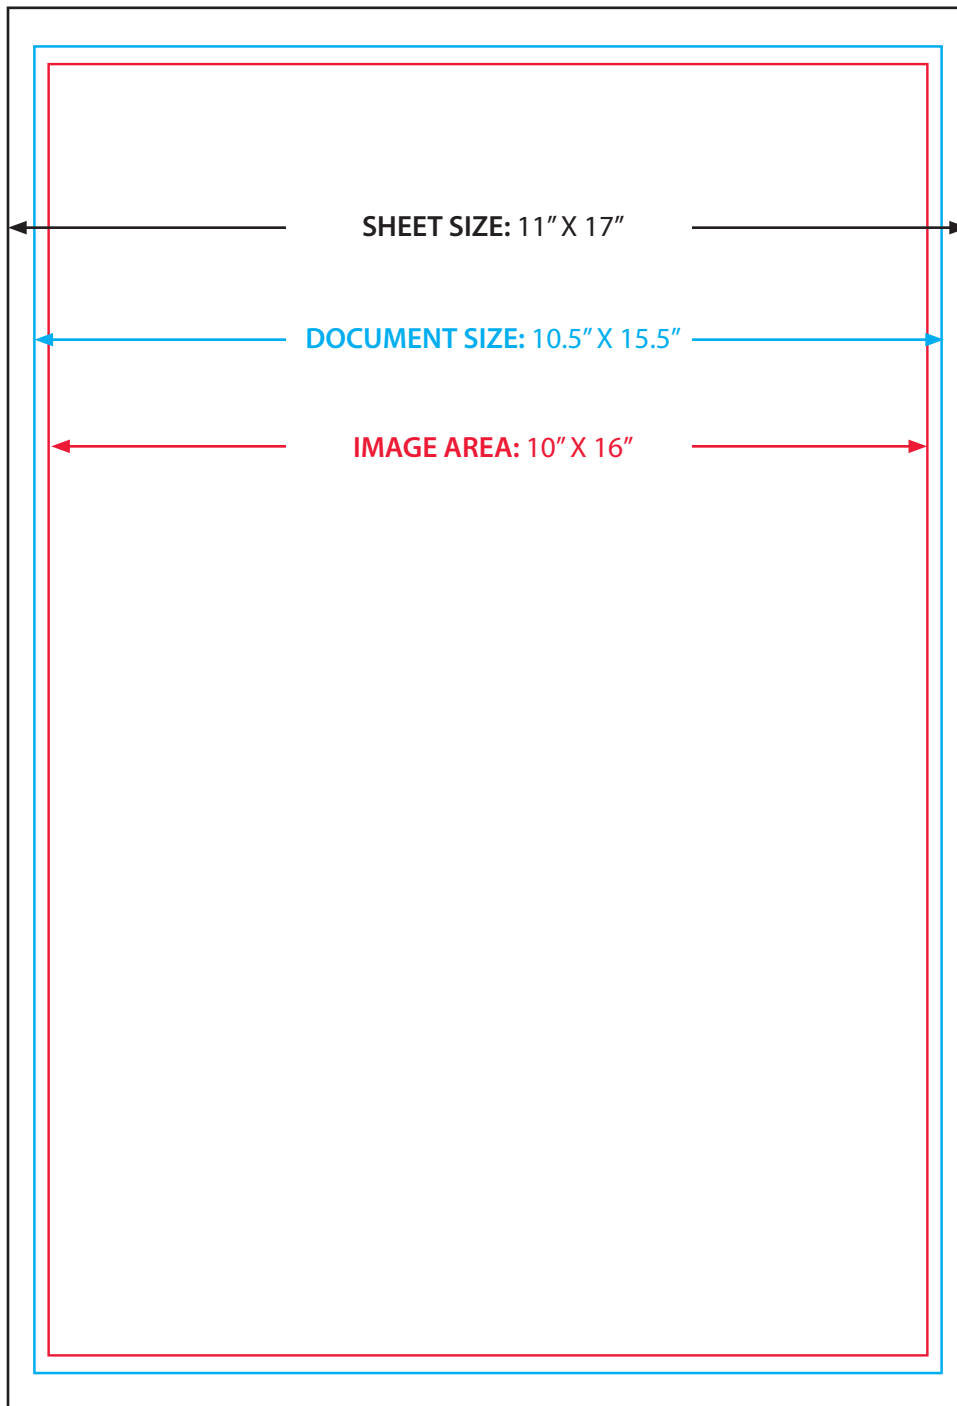

## Broadsheet

22" web – Page Size: 11" x 22"

**SHEET SIZE:** 11" X 22"  
**IMAGE AREA:** 10" X 21"  
**DOCUMENT SIZE:** 10.5" X 21.5"  
**MARGIN:** .25"  
**GUTTER:** .125"

*Need additional information?  
Contact us.*

## Broadsheet

28" web – Page Size: 14" x 22"

**SHEET SIZE:** 14" X 22"  
**IMAGE AREA:** 13" X 21"  
**DOCUMENT SIZE:** 13.5" X 21.5"  
**MARGIN:** .25"  
**GUTTER:** .125"

*Need additional information?  
Contact us.*

## Long Tabloid

34" web – Page Size: 11" x 17"

**SHEET SIZE:** 11" X 17"  
**IMAGE AREA:** 10" X 16"  
**DOCUMENT SIZE:** 10.5" X 15.5"  
**MARGIN:** .25"  
**GUTTER:** .125"

*Need additional information?  
Contact us.*

## Broadsheet

25" web – Page Size: 12.5" x 22"

**SHEET SIZE:** 12.5" X 22"  
**IMAGE AREA:** 11.5" X 21"  
**DOCUMENT SIZE:** 12" X 21.5"  
**MARGIN:** .25"  
**GUTTER:** .125"

*Need additional information?  
Contact us.*