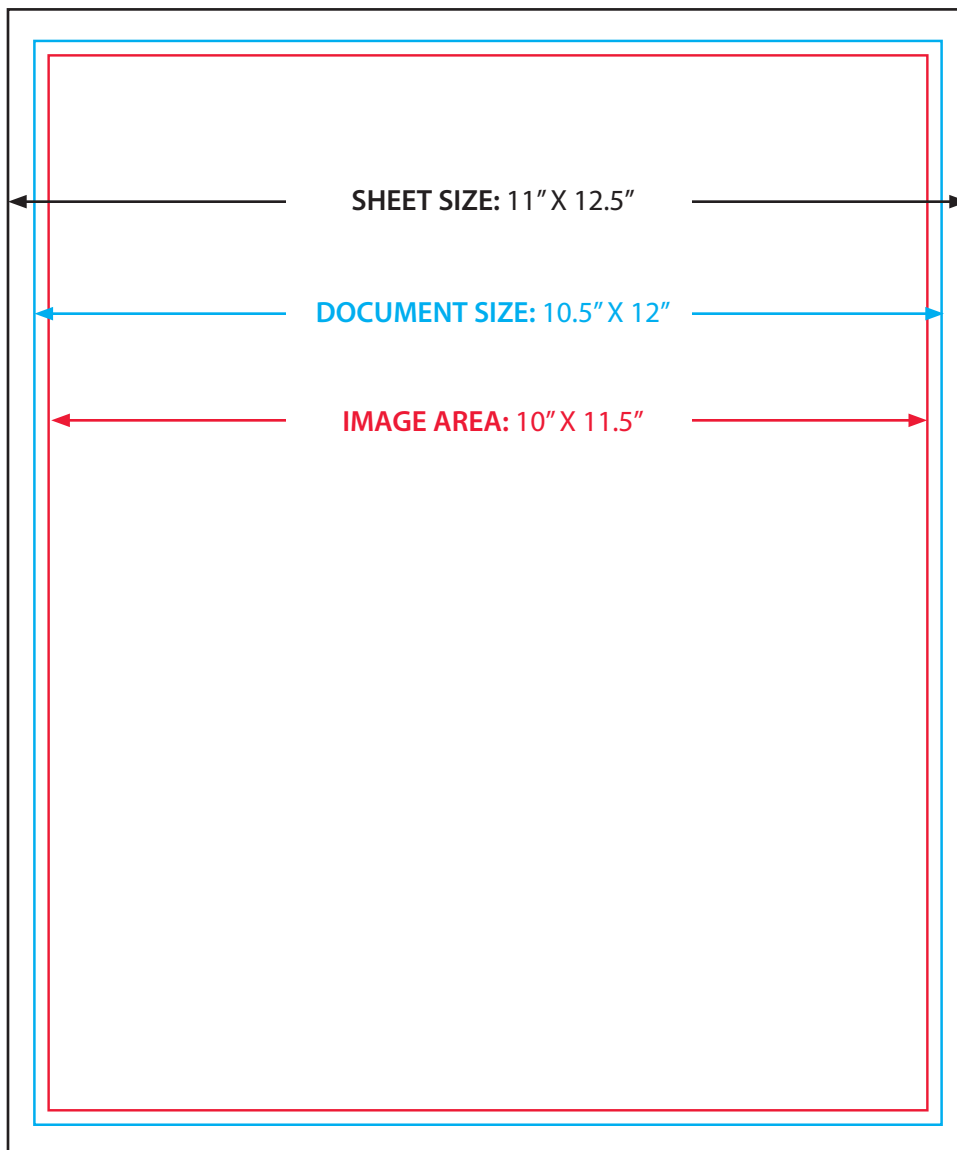

## Long Tabloid

34" web – Page Size: 11" x 17"

**SHEET SIZE:** 11" X 17"  
**IMAGE AREA:** 10" X 16"  
**DOCUMENT SIZE:** 10.5" X 15.5"  
**MARGIN:** .25"  
**GUTTER:** .125"

*Need additional information?  
Contact us.*

## Standard Tabloid

22" web – Page Size: 11" x 11"

**SHEET SIZE:** 11" X 11"

**IMAGE AREA:** 10" X 10"

**DOCUMENT SIZE:** 10.5" X 10.5"

**MARGIN:** .25"

**GUTTER:** .125"

*Need additional information?*

## Standard Tabloid

25" web – Page Size: 11" x 12.5"

**SHEET SIZE:** 11" X 12.5"  
**IMAGE AREA:** 10" X 11.5"  
**DOCUMENT SIZE:** 10.5" X 12"  
**MARGIN:** .25"  
**GUTTER:** .125"

*Need additional information?  
Contact us.*

## Broadsheet

25" web – Page Size: 12.5" x 22"

**SHEET SIZE:** 12.5" X 22"  
**IMAGE AREA:** 11.5" X 21"  
**DOCUMENT SIZE:** 12" X 21.5"  
**MARGIN:** .25"  
**GUTTER:** .125"

*Need additional information?  
Contact us.*