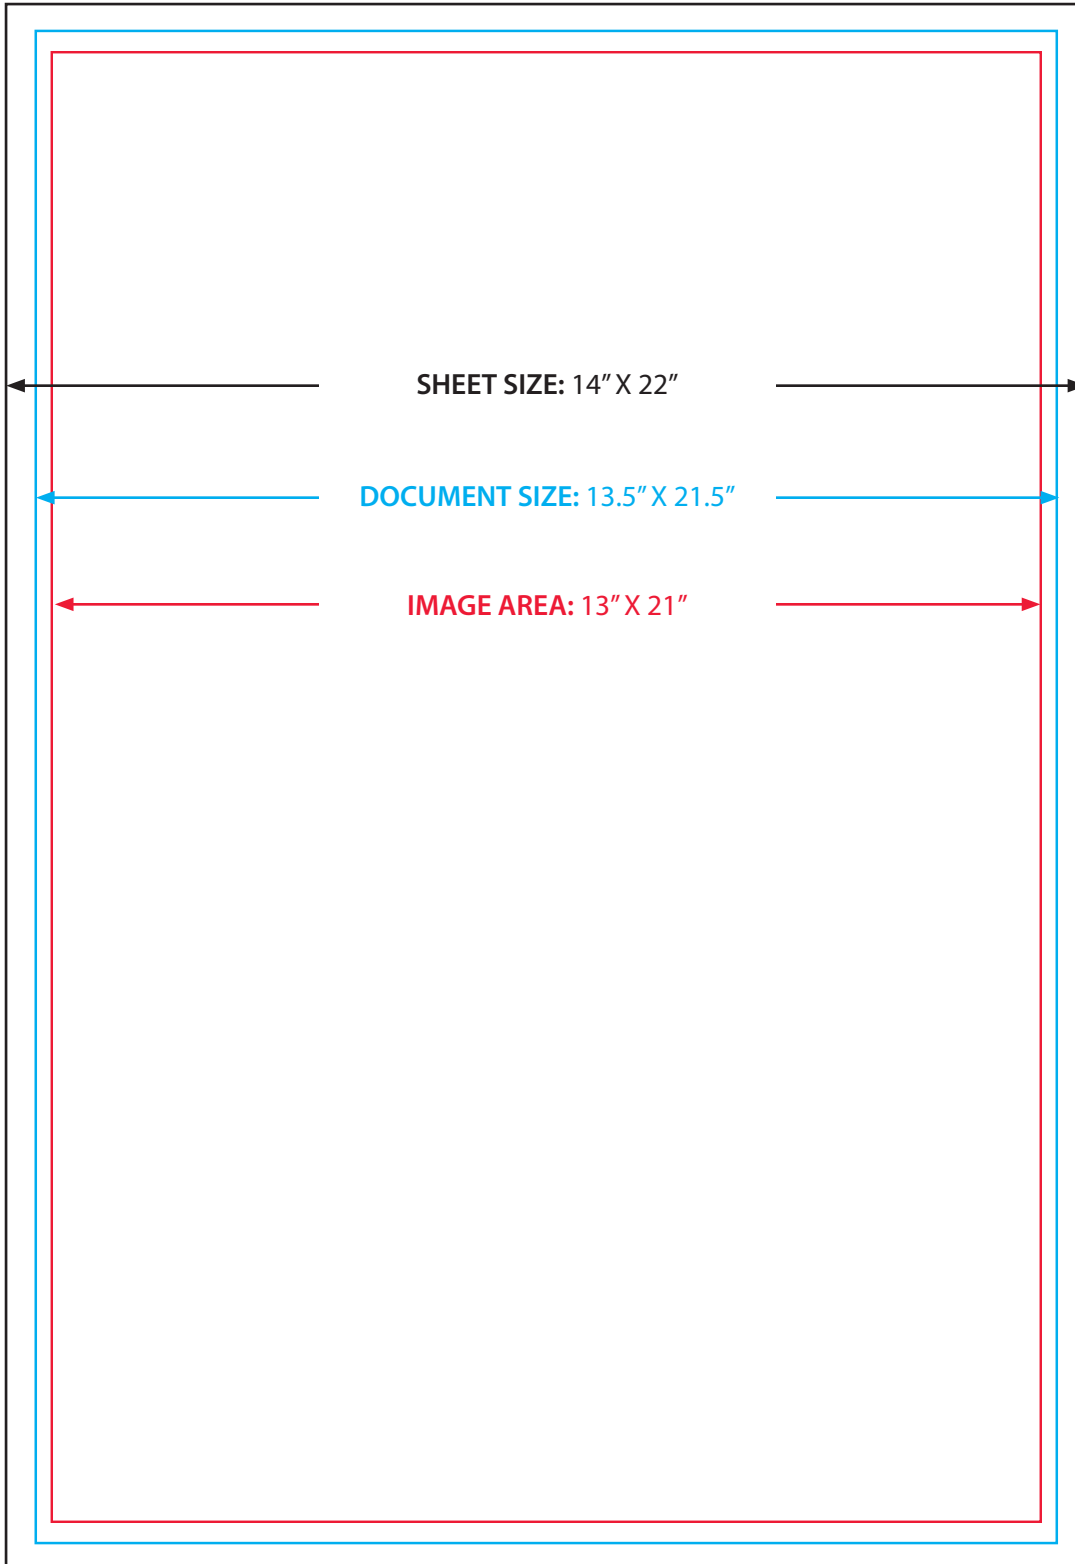

## Broadsheet

22" web – Page Size: 11" x 22"

**SHEET SIZE:** 11" X 22"  
**IMAGE AREA:** 10" X 21"  
**DOCUMENT SIZE:** 10.5" X 21.5"  
**MARGIN:** .25"  
**GUTTER:** .125"

*Need additional information?  
Contact us.*

## Broadsheet

28" web – Page Size: 14" x 22"

**SHEET SIZE:** 14" X 22"  
**IMAGE AREA:** 13" X 21"  
**DOCUMENT SIZE:** 13.5" X 21.5"  
**MARGIN:** .25"  
**GUTTER:** .125"

*Need additional information?  
Contact us.*

## Long Tabloid

34" web – Page Size: 11" x 17"

**SHEET SIZE:** 11" X 17"  
**IMAGE AREA:** 10" X 16"  
**DOCUMENT SIZE:** 10.5" X 15.5"  
**MARGIN:** .25"  
**GUTTER:** .125"

*Need additional information?  
Contact us.*

## Broadsheet

25" web – Page Size: 12.5" x 22"

**SHEET SIZE:** 12.5" X 22"  
**IMAGE AREA:** 11.5" X 21"  
**DOCUMENT SIZE:** 12" X 21.5"  
**MARGIN:** .25"  
**GUTTER:** .125"

*Need additional information?  
Contact us.*