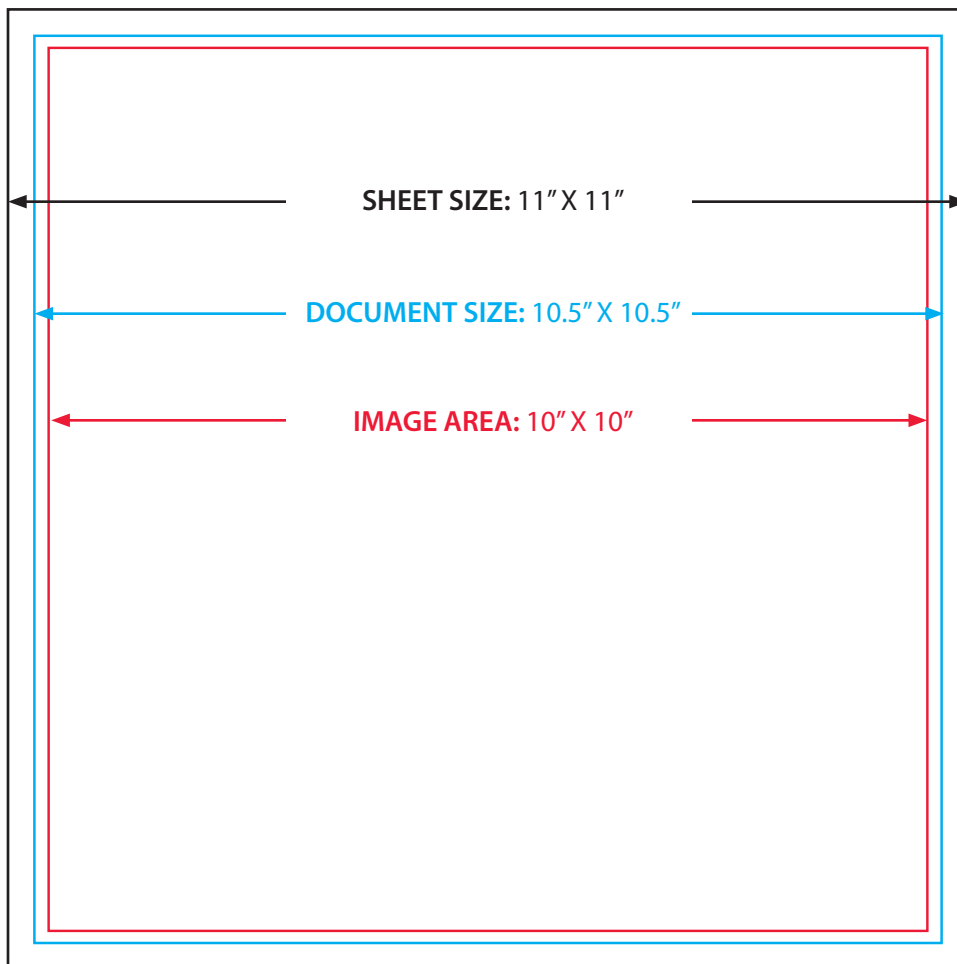

## Broadsheet

28" web – Page Size: 14" x 22"

**SHEET SIZE:** 14" X 22"  
**IMAGE AREA:** 13" X 21"  
**DOCUMENT SIZE:** 13.5" X 21.5"  
**MARGIN:** .25"  
**GUTTER:** .125"

*Need additional information?  
Contact us.*

## Long Tabloid

34" web – Page Size: 11" x 17"

**SHEET SIZE:** 11" X 17"  
**IMAGE AREA:** 10" X 16"  
**DOCUMENT SIZE:** 10.5" X 15.5"  
**MARGIN:** .25"  
**GUTTER:** .125"

*Need additional information?  
Contact us.*

## Standard Tabloid

22" web – Page Size: 11" x 11"

**SHEET SIZE:** 11" X 11"

**IMAGE AREA:** 10" X 10"

**DOCUMENT SIZE:** 10.5" X 10.5"

**MARGIN:** .25"

**GUTTER:** .125"

*Need additional information?*

## Broadsheet

25" web – Page Size: 12.5" x 22"

**SHEET SIZE:** 12.5" X 22"  
**IMAGE AREA:** 11.5" X 21"  
**DOCUMENT SIZE:** 12" X 21.5"  
**MARGIN:** .25"  
**GUTTER:** .125"

*Need additional information?  
Contact us.*