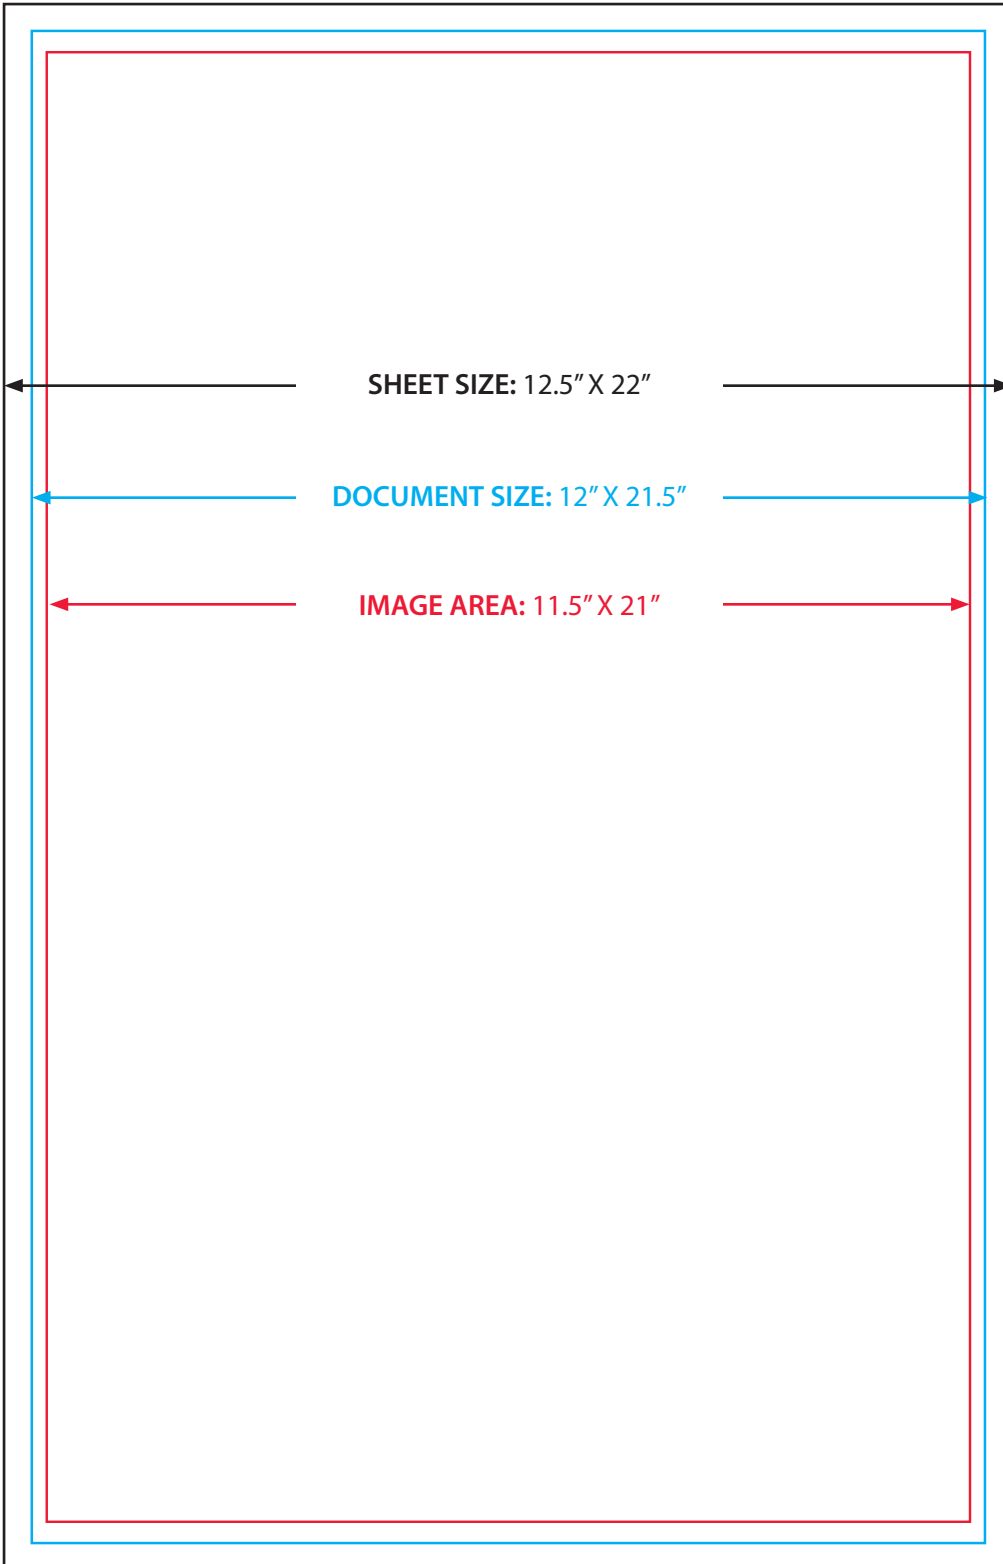

## Broadsheet

22" web – Page Size: 11" x 22"

**SHEET SIZE:** 11" X 22"  
**IMAGE AREA:** 10" X 21"  
**DOCUMENT SIZE:** 10.5" X 21.5"  
**MARGIN:** .25"  
**GUTTER:** .125"

*Need additional information?  
Contact us.*

## Broadsheet

28" web – Page Size: 14" x 22"

**SHEET SIZE:** 14" X 22"  
**IMAGE AREA:** 13" X 21"  
**DOCUMENT SIZE:** 13.5" X 21.5"  
**MARGIN:** .25"  
**GUTTER:** .125"

*Need additional information?  
Contact us.*

## Standard Tabloid

25" web – Page Size: 11" x 12.5"

**SHEET SIZE:** 11" X 12.5"  
**IMAGE AREA:** 10" X 11.5"  
**DOCUMENT SIZE:** 10.5" X 12"  
**MARGIN:** .25"  
**GUTTER:** .125"

*Need additional information?  
Contact us.*

## Broadsheet

25" web – Page Size: 12.5" x 22"

**SHEET SIZE:** 12.5" X 22"  
**IMAGE AREA:** 11.5" X 21"  
**DOCUMENT SIZE:** 12" X 21.5"  
**MARGIN:** .25"  
**GUTTER:** .125"

*Need additional information?  
Contact us.*