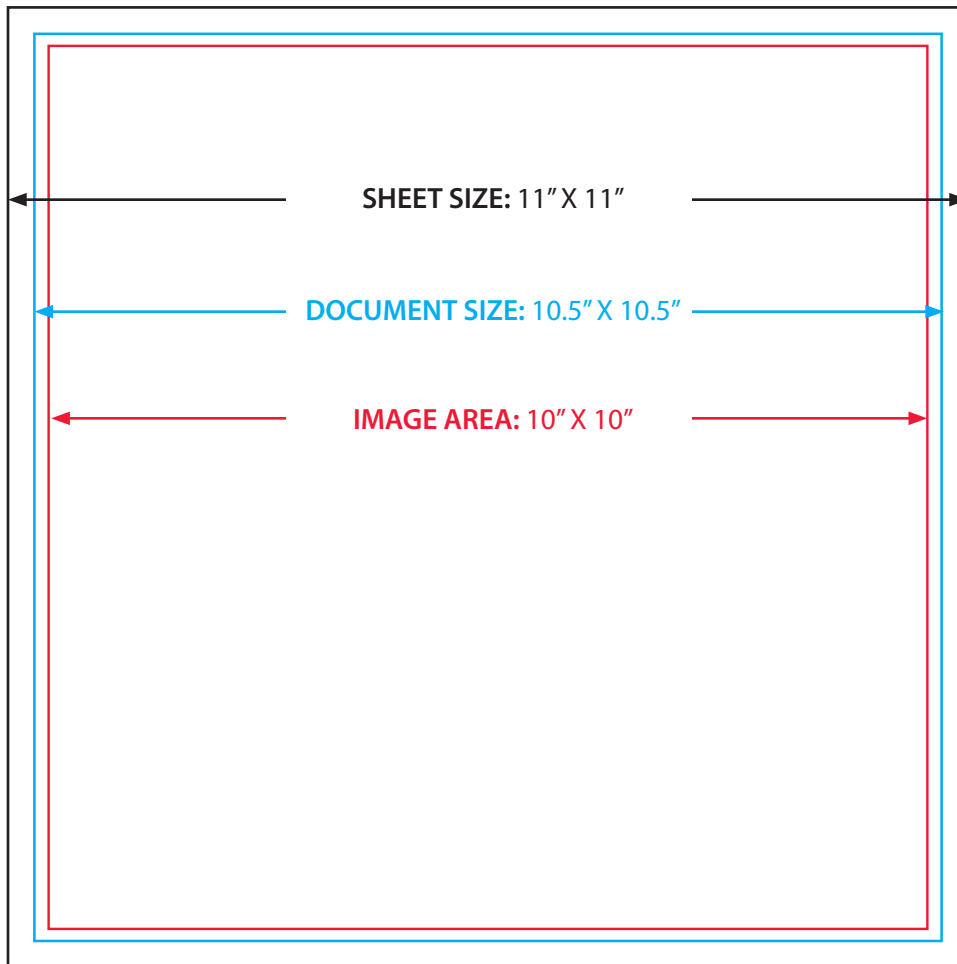

## Standard Tabloid

22" web – Page Size: 11" x 11"

**SHEET SIZE:** 11" X 11"  
**IMAGE AREA:** 10" X 10"  
**DOCUMENT SIZE:** 10.5" X 10.5"  
**MARGIN:** .25"  
**GUTTER:** .125"

*Need additional information?  
Contact us.*