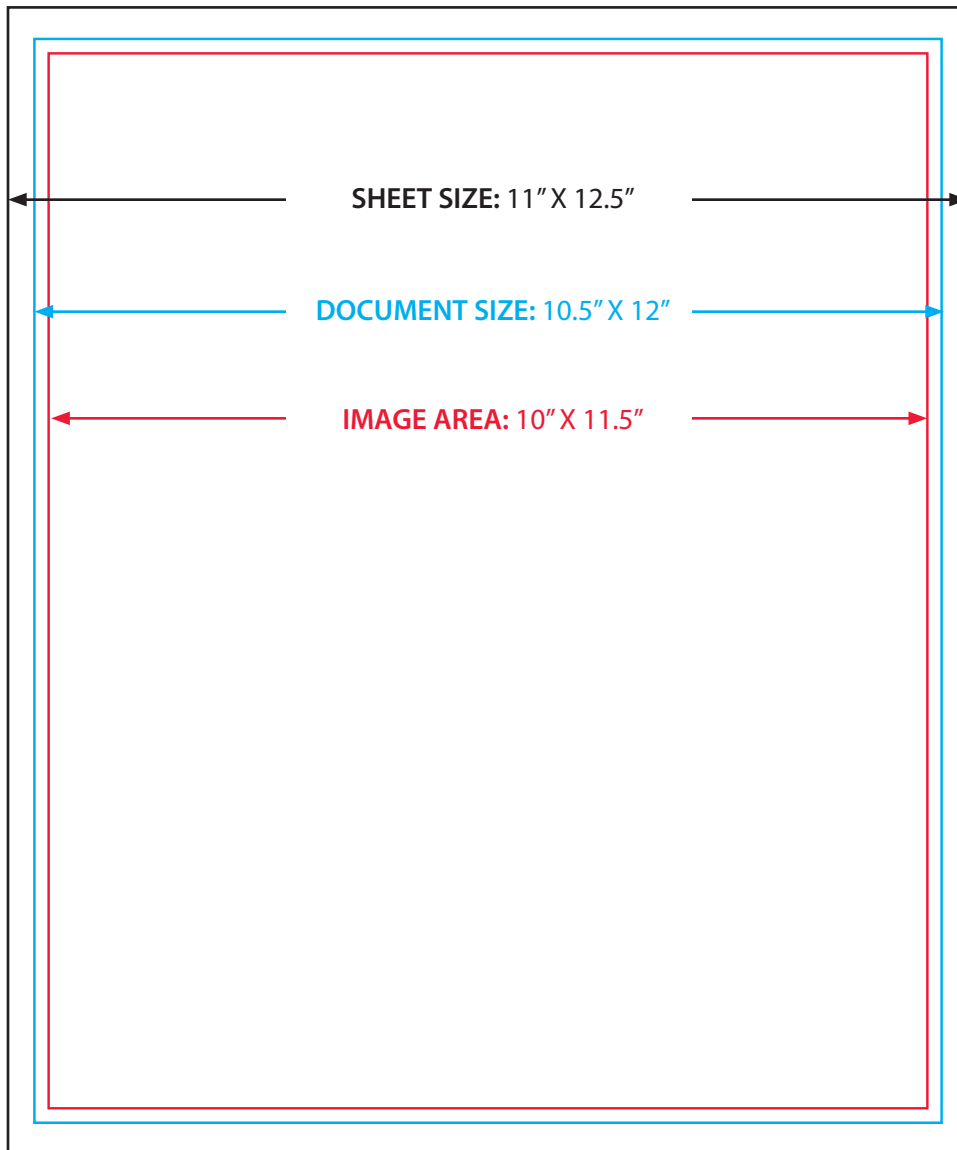

Standard Tabloid

25" web – Page Size: 11" x 12.5"

SHEET SIZE: 11" X 12.5"
IMAGE AREA: 10" X 11.5"
DOCUMENT SIZE: 10.5" X 12"
MARGIN: .25"
GUTTER: .125"

*Need additional information?
Contact us.*

Scott Toner