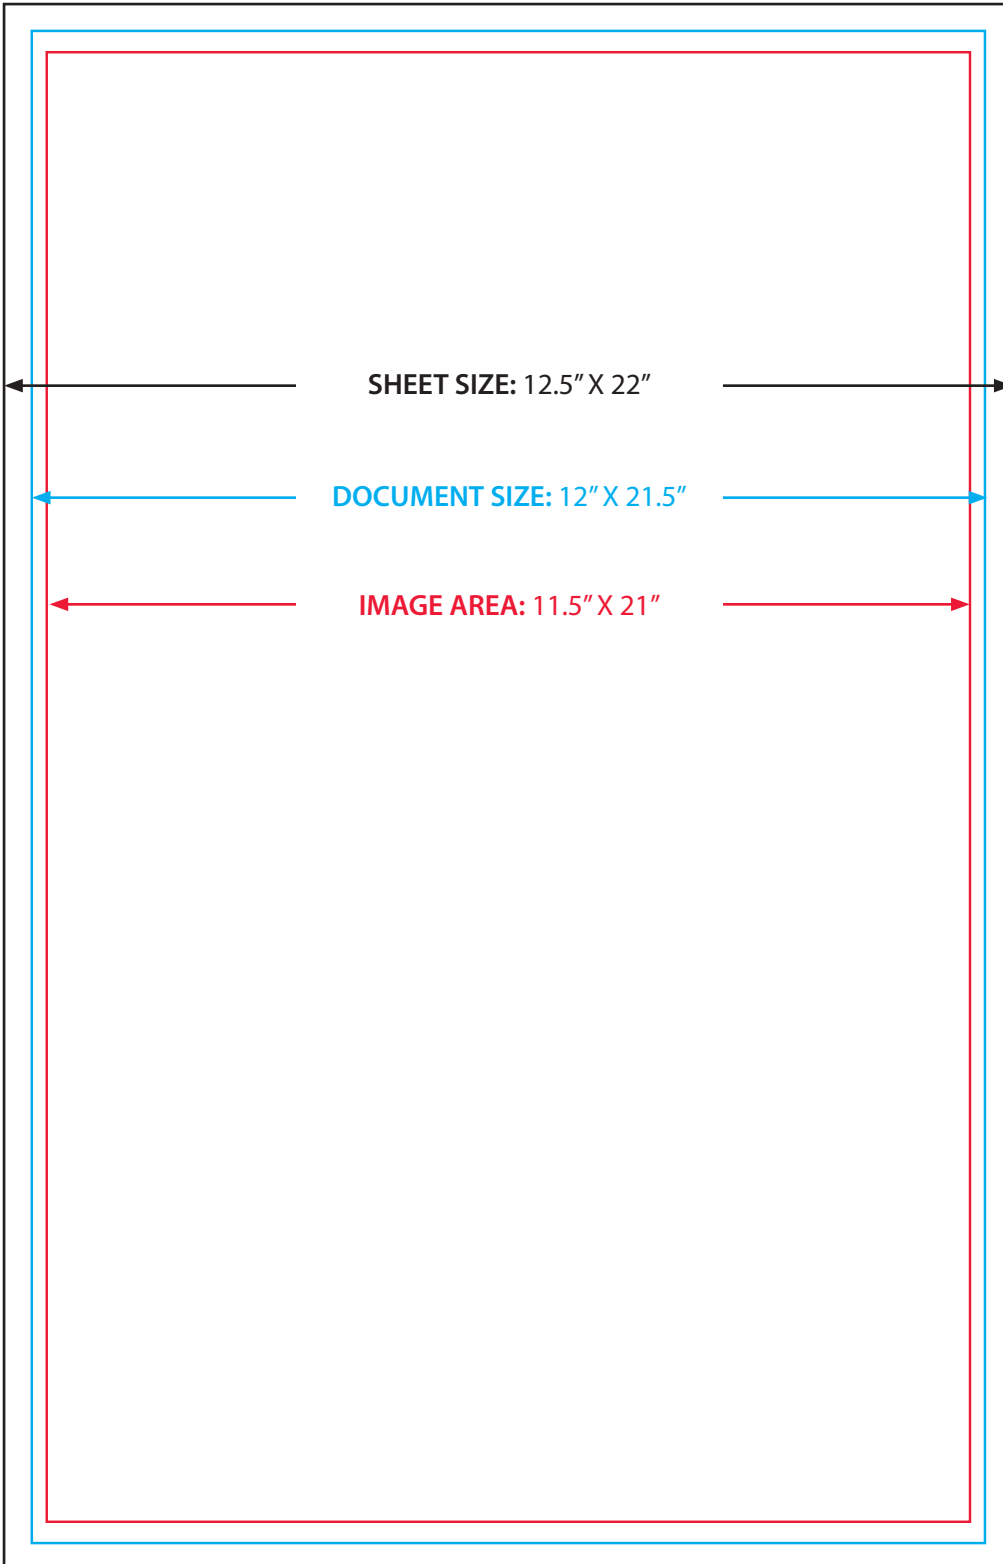

Broadsheet

25" web – Page Size: 12.5" x 22"

SHEET SIZE: 12.5" X 22"
IMAGE AREA: 11.5" X 21"
DOCUMENT SIZE: 12" X 21.5"
MARGIN: .25"
GUTTER: .125"

*Need additional information?
Contact us.*

Scott Toner

Technical Relations Manager