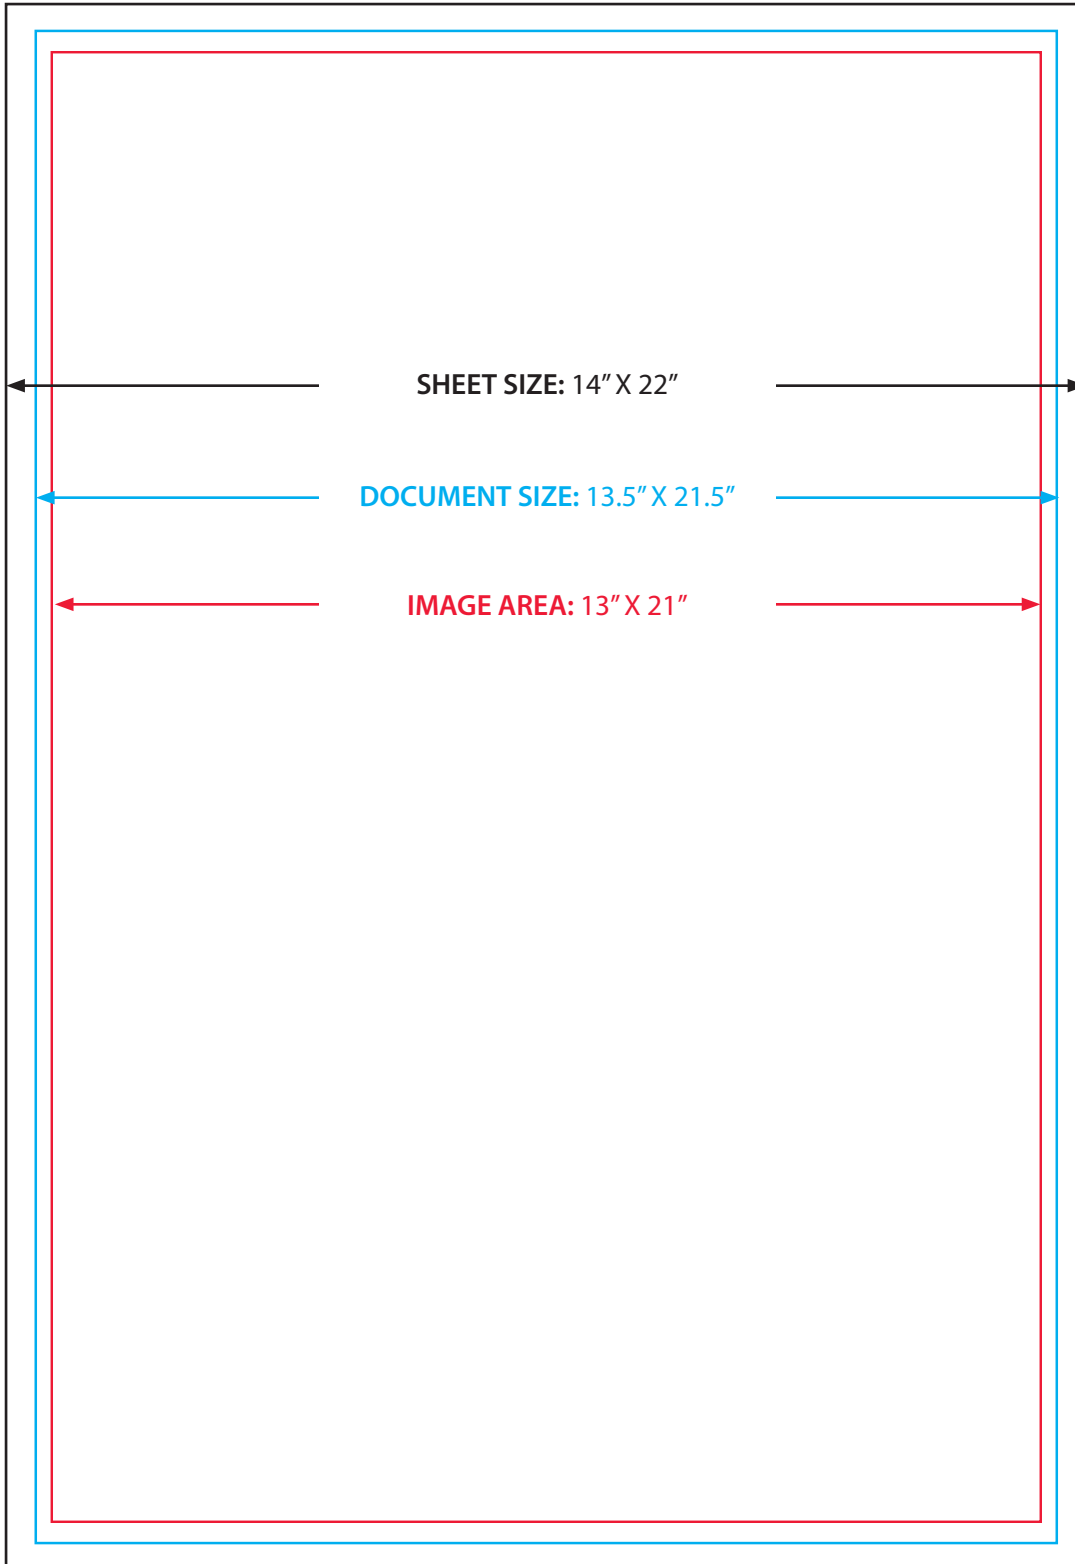

Broadsheet

28" web – Page Size: 14" x 22"

SHEET SIZE: 14" X 22"
IMAGE AREA: 13" X 21"
DOCUMENT SIZE: 13.5" X 21.5"
MARGIN: .25"
GUTTER: .125"

*Need additional information?
Contact us.*

Scott Toner

Technical Relations Manager